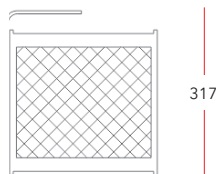

ACCESSORIES:

- C clamp
- Safety cord
- Barndoor
- Metal join

- Accessories can be included in special offer