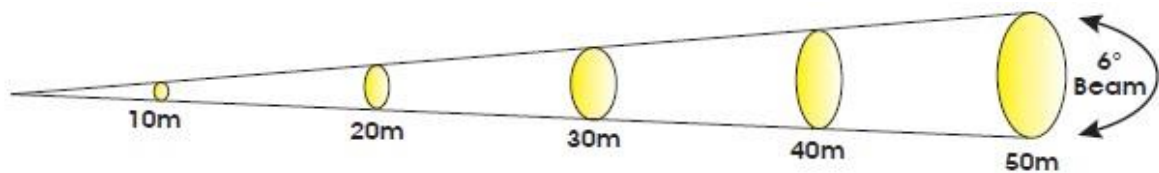

----- EYE M -----

	10m		20m		30m		40m		50m	
Distance	m	ft	m	ft	m	ft	m	ft	m	ft
6° Beam Diameter	1.2	3.9	2.1	6.9	3.1	10.2	4.5	14.8	5.8	19.0
	lux	fc	lux	fc	lux	fc	lux	fc	lux	fc
FULL ON	10,770	1,001	3,450	321	1,869	174	1,021	95	305	28

	10m		20m		30m		40m		50m	
Distance	m	ft	m	ft	m	ft	m	ft	m	ft
10° Beam Diameter	1.9	6.2	3.3	10.8	4.6	15.1	6.3	20.7	8.3	27.2
	lux	fc	lux	fc	lux	fc	lux	fc	lux	fc
FULL ON	4,837	449	1,636	152	856	80	273	25	102	9