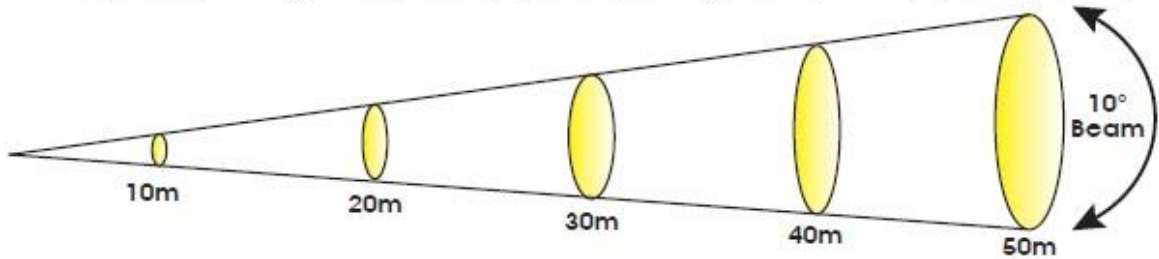

----- EYE M -----

	10m		20m		30m		40m		50m	
Distance	m	ft	m	ft	m	ft	m	ft	m	ft
6° Beam Diameter	1.2	3.9	2.1	6.9	3.1	10.2	4.5	14.8	5.8	19.0
	lux	fc	lux	fc	lux	fc	lux	fc	lux	fc
FULL ON	10,770	1,001	3,450	321	1,869	174	1,021	95	305	28

	10m		20m		30m		40m		50m	
Distance	m	ft	m	ft	m	ft	m	ft	m	ft
10° Beam Diameter	1.9	6.2	3.3	10.8	4.6	15.1	6.3	20.7	8.3	27.2
	lux	fc	lux	fc	lux	fc	lux	fc	lux	fc
FULL ON	4,837	449	1,636	152	856	80	273	25	102	9