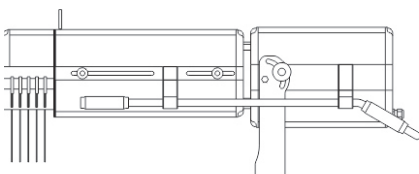

MAIN VERSIONS

**ALL IN 1 DEVICE
COLOUR
CHANGER / IRIS /
DIMMER
INCLUDED**

KEY FEATURES

- Traditional Followspot for medium distance
- Solid construction, Die-cast and extruded aluminum body
- Throw distance: 10-35 meters
- Hour meter

LIGHT SOURCE:

- Lamp type: 1200 MSR, G22
- CT: 5900K
- Average Life: 800H

SPECIFICATIONS:

Focus & Zoom

- 8° - 14° Adjustable zoom
- Focus

Iris

- Adjustable iris

Black-out/Dimmer

- Black-out / shutter
- Linear dimming from 0 to 100%

Shutters

- 4 Adjustable framing shutters

Gobo

- 1 Gobo projection possibility

AVAILABLE COLORS:

- Black

PHYSICAL SIZE:

- Attached drawings
- Weight: 36,8 kg
- Packing dimension: L121 x W44 x H48 cm

BALLASTS:

- Internal ballast

ELECTRICAL SPECIFICATION/ CONNECTIONS:

- AC power: 220-240V, 50/60HZ
- Power consumption: 1290 W

ACCESSORIES:

- Gel filters
- Extra Color changer set
- Gobo holder
- Tripod stand
- Spigot

370

1134