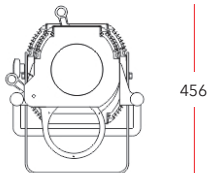

MAIN VERSIONS

**ALL IN 1 DEVICE
COLOUR
CHANGER / IRIS /
DIMMER
INCLUDED**

KEY FEATURES

- Traditional Followspot for medium distance
- Solid construction, Die-cast and extruded aluminum body
- Throw distance: 10-35 meters
- Hour meter

LIGHT SOURCE:

- Lamp type: 1200 MSR, G22
- CT: 5900K
- Average Life: 800H

SPECIFICATIONS:

Focus & Zoom

- 8° - 14° Adjustable zoom
- Focus

Iris

- Adjustable iris

Black-out/Dimmer

- Black-out / shutter
- Linear dimming from 0 to 100%

Shutters

- 4 Adjustable framing shutters

Gobo

- 1 Gobo projection possibility

AVAILABLE COLORS:

- Black

PHYSICAL SIZE:

- Attached drawings
- Weight: 36,8 kg
- Packing dimension: L121 x W44 x H48 cm

BALLASTS:

- Internal ballast

ELECTRICAL SPECIFICATION/ CONNECTIONS:

- AC power: 220-240V, 50/60HZ
- Power consumption: 1290 W

ACCESSORIES:

- Gel filters
- Extra Color changer set
- Gobo holder
- Tripod stand
- Spigot

370

1134