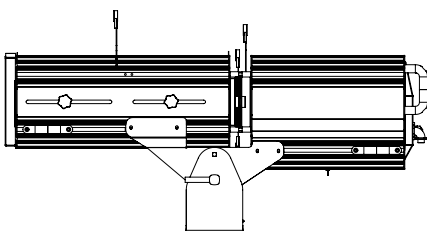

MAIN VERSIONS

ALL IN 1 DEVICE

KEY FEATURES

- Traditional Followspot for long distance
- Solid construction, Die-cast and extruded aluminum body
- Throw distance: 15-45 meters

LIGHT SOURCE:

- Lamp type: 2500 HMI
- CT: 6000K
- Average Life: 500 H

SPECIFICATIONS:

Focus & Zoom

- 7° - 13° Adjustable zoom
- Focus

Iris

- Adjustable iris

Black-out/Dimmer

- Black-out / shutter
- Linear dimming from 0 to 100%

Shutters

- 4 Adjustable framing shutters

Gobo

- 1 Gobo projection possibility

BALLASTS:

- External ballast

ELECTRICAL SPECIFICATION/ CONNECTIONS:

- AC power: 220-240V, 50/60HZ
- Power consumption: 2574 W

ACCESSORIES:

- Gel filters
- Colour changer
- Gobo holder
- Tripod stand

AVAILABLE COLORS:

- Black

PHYSICAL SIZE:

- Attached drawings
- Weight: Fixture: 31.5 kg
- Packing dimension Fixture: L132 x W45 x H46 cm
- Packing dimension Ballast: L56 x W47 x H40 cm

244

1197