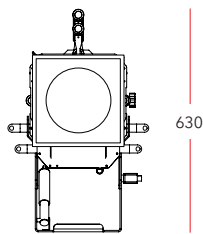

SPECIFICATIONS:

Focus & Zoom

- 7° - 13° Adjustable zoom
- Focus

Iris

- Adjustable iris

Black-out/Dimmer

- Black-out / shutter
- Linear dimming from 0 to 100%

Shutters

- 4 Adjustable framing shutters

Gobo

- 1 Gobo projection possibility

BALLASTS:

- External ballast

ELECTRICAL SPECIFICATION/ CONNECTIONS:

- AC power: 220-240V, 50/60HZ
- Power consumption: 2574 W

ACCESSORIES:

- Gel filters
- Colour changer
- Gobo holder
- Tripod stand

AVAILABLE COLORS:

- Black

PHYSICAL SIZE:

- Attached drawings
- Weight: Fixture: 31.5 kg
- Packing dimension Fixture: L132 x W45 x H46 cm
- Packing dimension Ballast: L56 x W47 x H40 cm